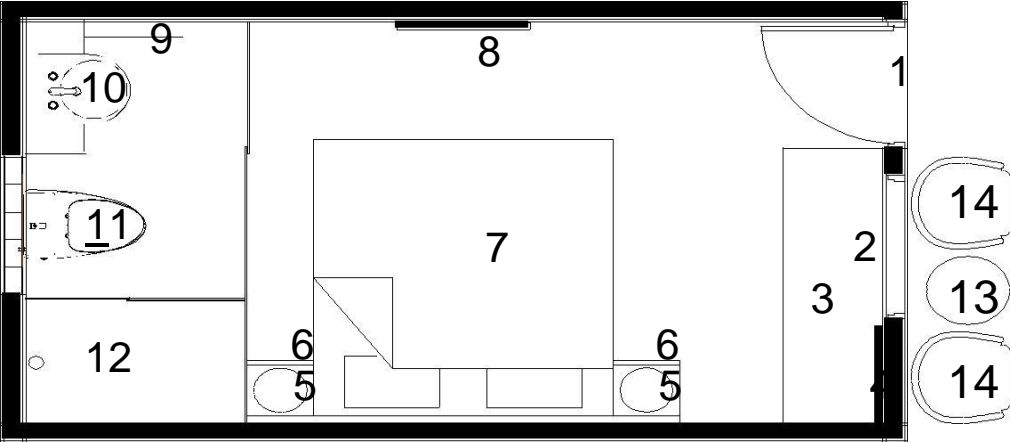

Floor Plan

Standard Queen Room

1. Room Entrance	8. Television
2. Lounge Cushion	9. Towel Hook
3. Luggage Rack	10. Wash Basin
4. Hanging Rack	11. Toilet Bowl
5. Bed Side Lamp	12. Shower
6. Safety Box	13. Terrace Table
7. Bed	14. Terrace Chairs