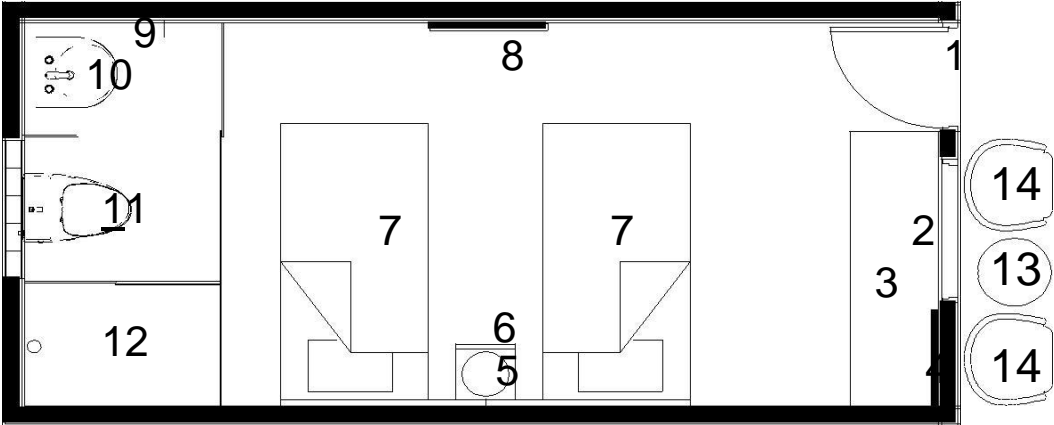

Standard Twin Room

1. Room Entrance	8. Television
2. Lounge Cushion	9. Towel Hook
3. Luggage Rack	10. Wash Basin
4. Hanging Rack	11. Toilet Bowl
5. Bed Side Lamp	12. Shower
6. Safety Box	13. Terrace Table
7. Bed	14. Terrace Chairs